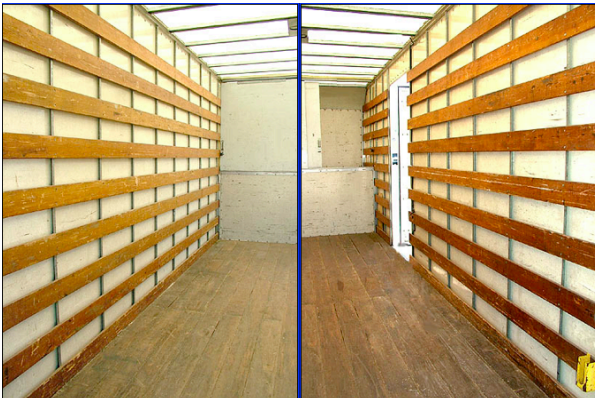

Rental Rates

- 450/day
- 900/wk

37' Three Rooms Trailer

- Leather Couches
- Make-up / Hair Station
- Entertainment Center with:
 - CD Player
 - 19" flat screen TV
 - DVD / VCR
- Corian Countertops & Sinks
- Carpet & Pergo Floors
- AC
- Solid Oak Cabinets
- Bathroom
- Day / Night Shades
- Self Contained with Generator

Rental Rates

- 500/day
- 1000/wk

greenroom production services

43' Wardrobe / Hair and Make-up Combo Trailer:

- Three Hair and Make-up Stations
- Hair Wash Sink
- Double AC's
- Very Bright
- CD Player
- Desk with Drawers
- 72' of Adjustable Rack Space
- Washer/Dryer Stack Combo
- Self Contained with Generator
- Corian Tops
- Diamond Plate Ramp Back Door
 - Slides Underneath Trailer

*****CAN BE USED AS WARDROBE ONLY WITH 108' OF RACK SPACE
BY REMOVING THE MAKE UP STATIONS*****

Rental Rates

- 475/day
- 950/wk

portland oregon • 503-208-8150 • 866-510-1577 fax
<http://www.greenroom.yolasite.com>

Ford F-800 22' Five Ton 4 Door Crew Cab:

- Cummings V10 Diesel
- Dimensions: 36'x8'6"x13'6"
- Interior Box: 22'x8'3"x8'11"
- Unladen: 18100
- Pay Load: 7900
- Automatic 3 speed transmission
- GVW: 26000
- Lift Gate: 3300
- Large secure storage area in box
- Seating: 5 or 6